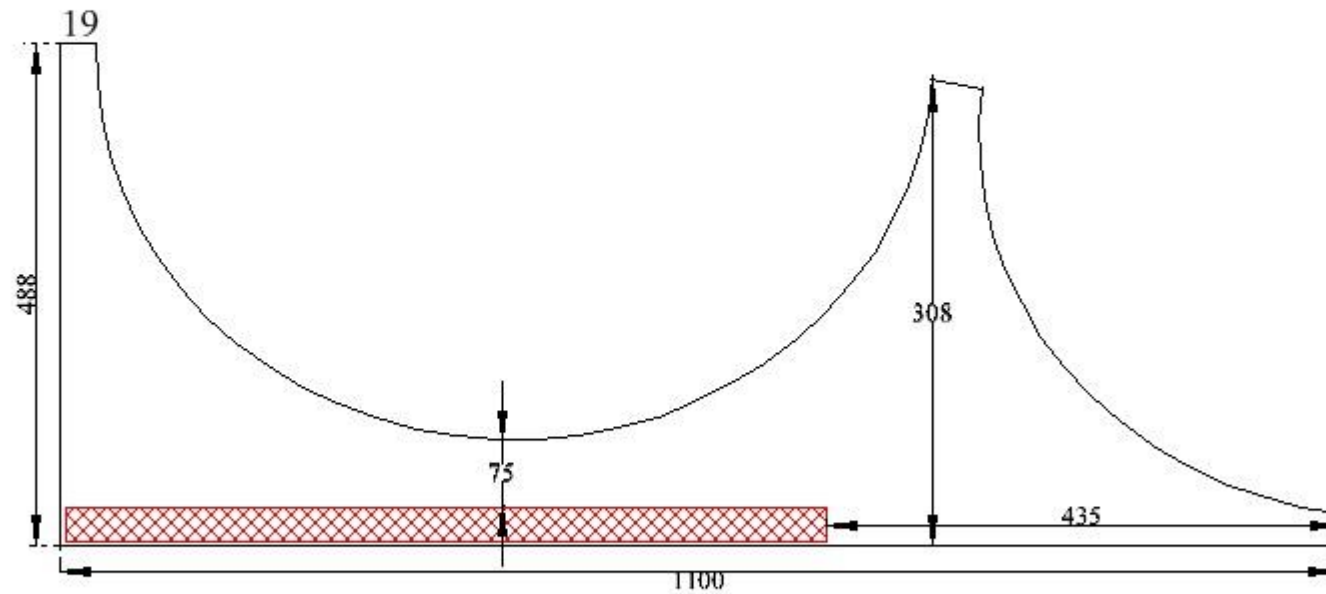

# MULTI ALLOYS

TEL: 011 466 2480

2 BRANDS HATCH CLOSE  
KYLAMI BUSINESS PARK

[sales@multialloys.co.za](mailto:sales@multialloys.co.za)

2205 4MM - 3KG

175 X 700 HT: 411962

REF: 000002