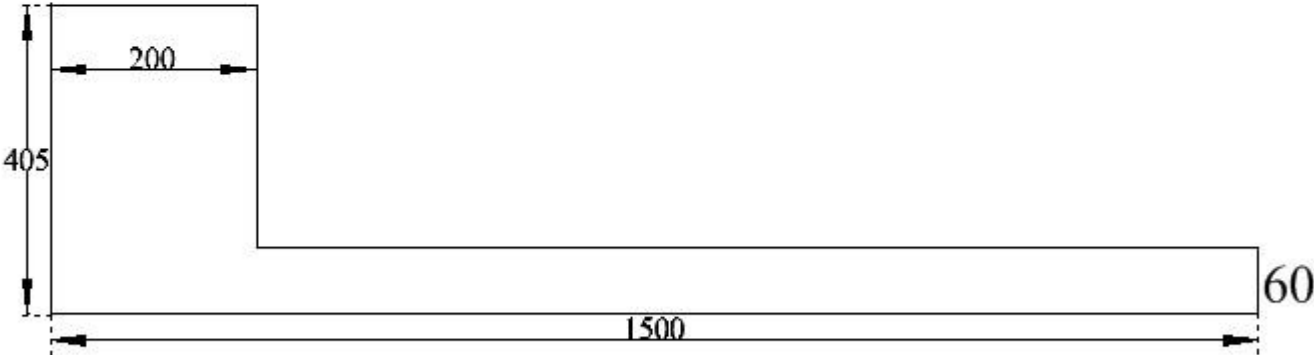

MULTI ALLOYS

TEL: 011 466 2480
2 BRANDS HATCH CLOSE
KYALAMIBUSINESS PARK
sales@multialloys.co.za

2205 5MM - 7KG
405 X 1500 HT: 442321

REF: 000003