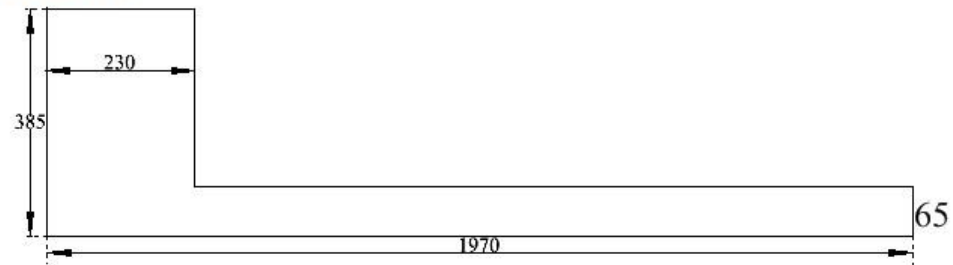

MULTI ALLOYS

TEL: 011 466 2480

2 BRANDS HATCH CLOSE
KYALAMIBUSINESS PARK

sales@multialloys.co.za

2205 5MM - 7KG

390 X 1975 HT: 442808

REF: 000004