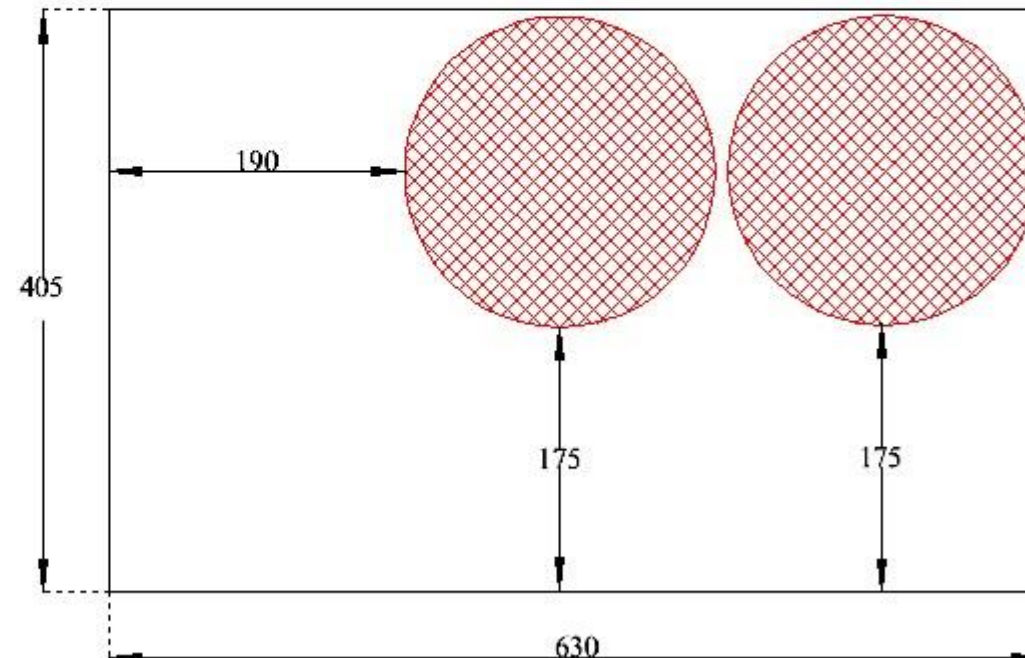

MULTI ALLOYS

TEL: 011 466 2480

2 BRANDS HATCH CLOSE
KYALAMI BUSINESS PARK

sales@multialloys.co.za

2205 5MM - 7KG

405 X 630 HT: 822609

REF: 000005