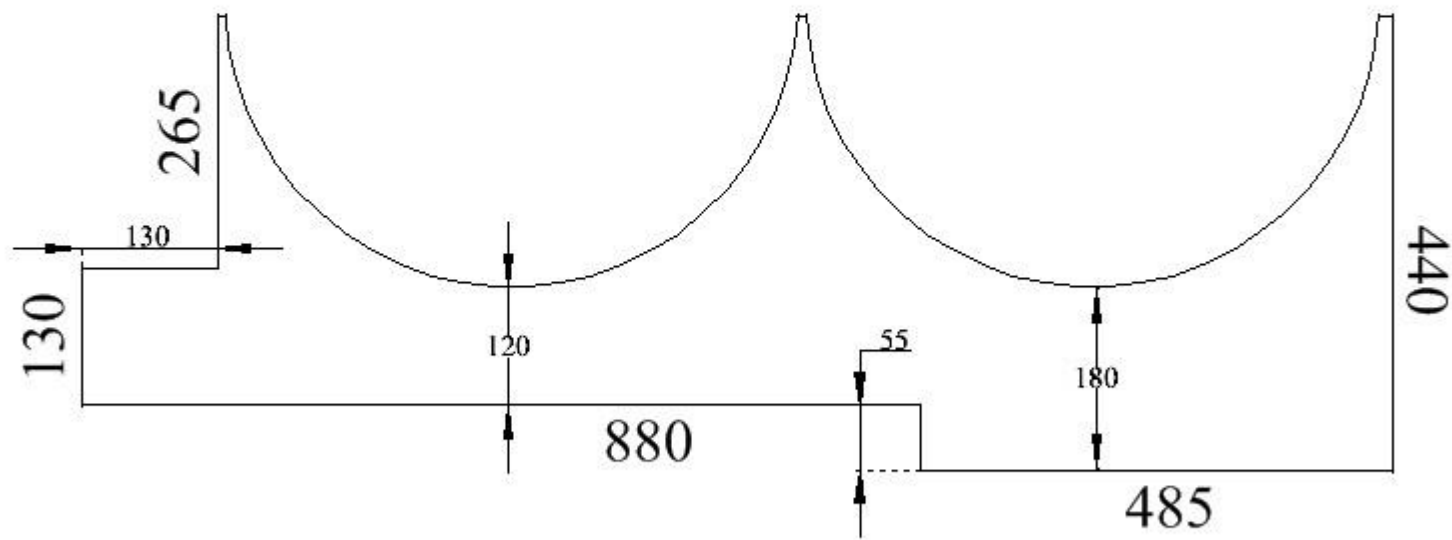

MULTI ALLOYS

TEL: 011 466 2480

2 BRANDS HATCH CLOSE
KYALAMIBUSINESS PARK

sales@multialloys.co.za

2205 5MM - 11KG

130 X 880 HT: 482163

REF: 000006