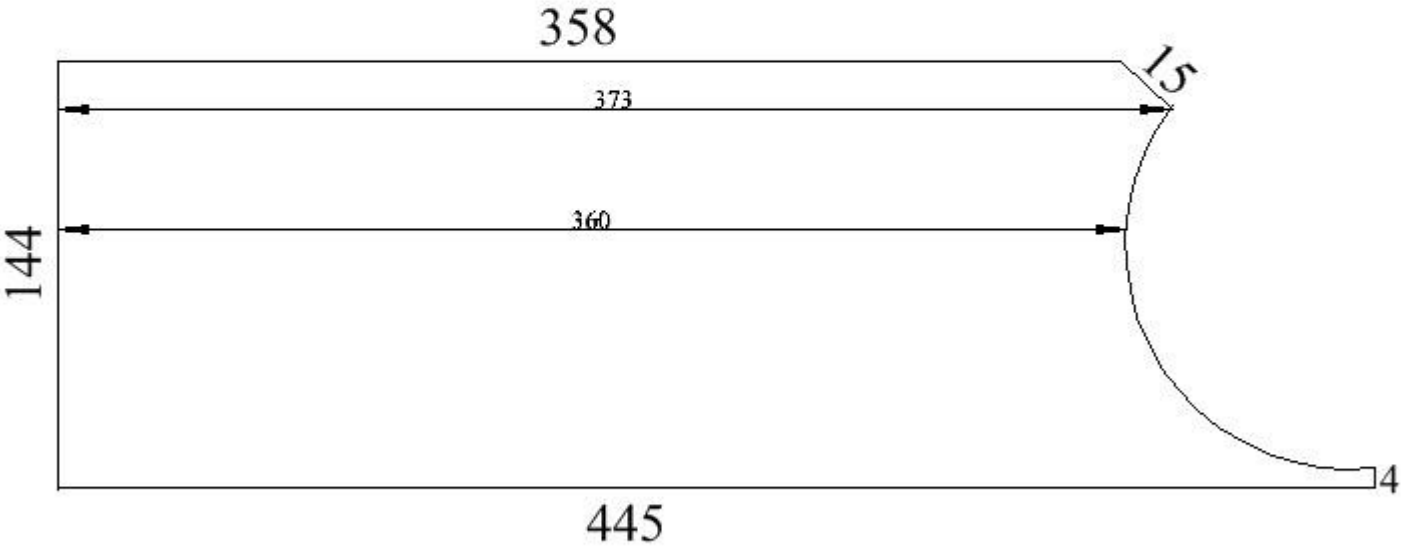

MULTI ALLOYS

TEL: 011 466 2480
2 BRANDS HATCH CLOSE
KYALAMI BUSINESS PARK
sales@multialloys.co.za

2205 8MM - 3KG
145 X 360 HT: 492673

REF: 000007