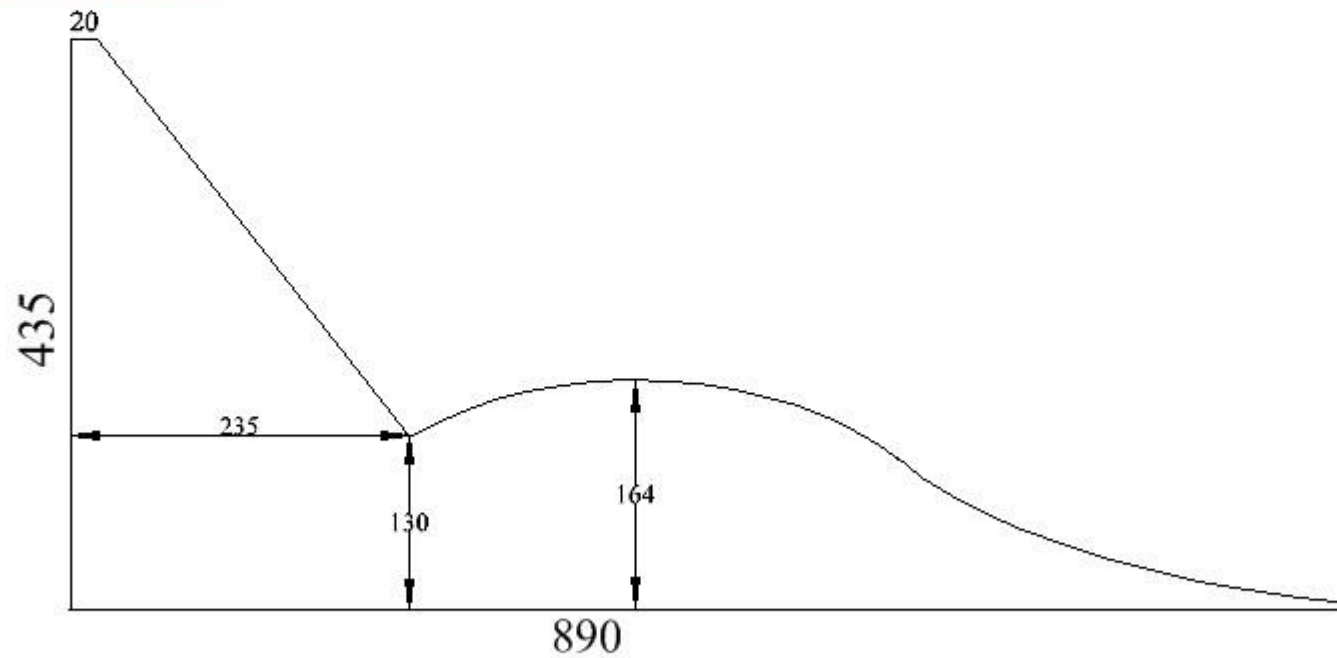

MULTI ALLOYS

TEL: 011 466 2480

2 BRANDS HATCH CLOSE
KYALAMI BUSINESS PARK

sales@multialloys.co.za

2205 8MM - 8KG

430 X 890 HT: 420433

REF: 000008