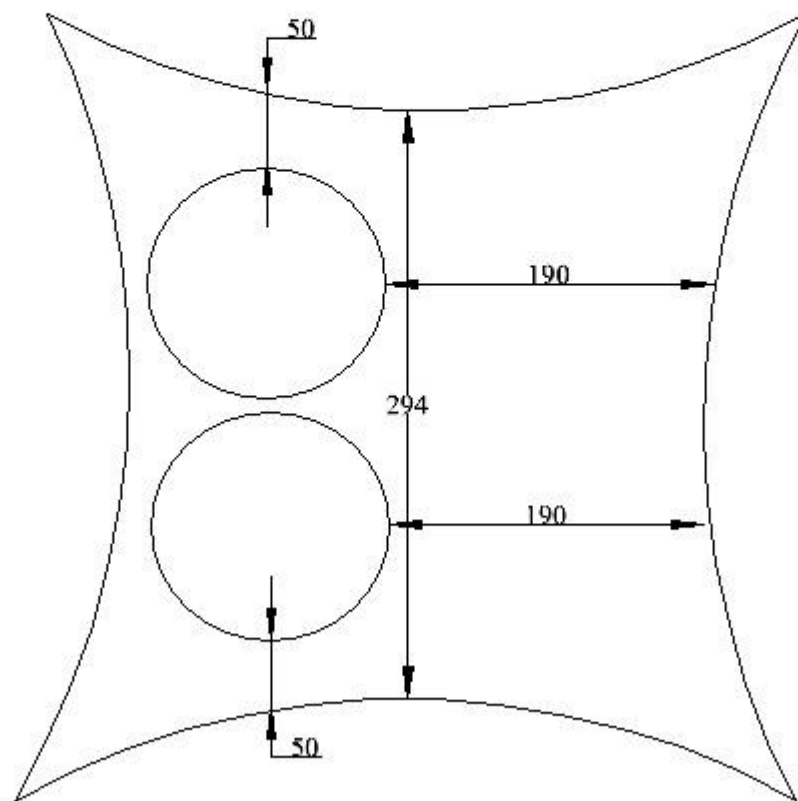

# MULTI ALLOYS

TEL: 011 466 2480

2 BRANDS HATCH CLOSE  
KYLAMI BUSINESS PARK

[sales@multialloys.co.za](mailto:sales@multialloys.co.za)

2205 8MM - 6KG

290 X 300 HT: 35470

REF: 000009