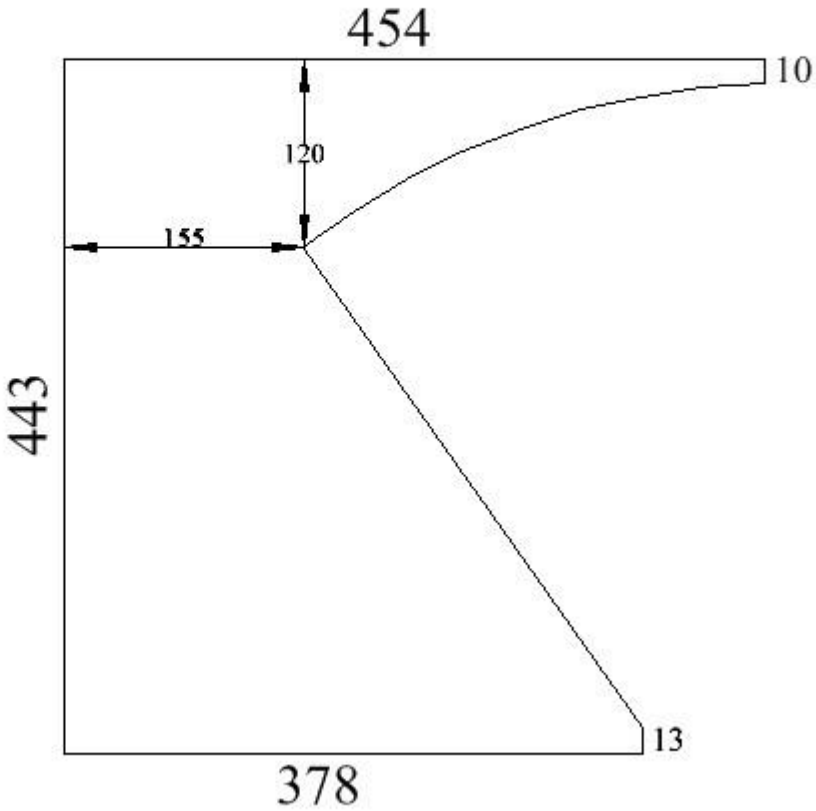

MULTI ALLOYS

TEL: 011 466 2480

2 BRANDS HATCH CLOSE
KYALAMI BUSINESS PARK

sales@multialloys.co.za

2205 8MM - 8KG
445 X 450 HT: 355134

REF: 000010