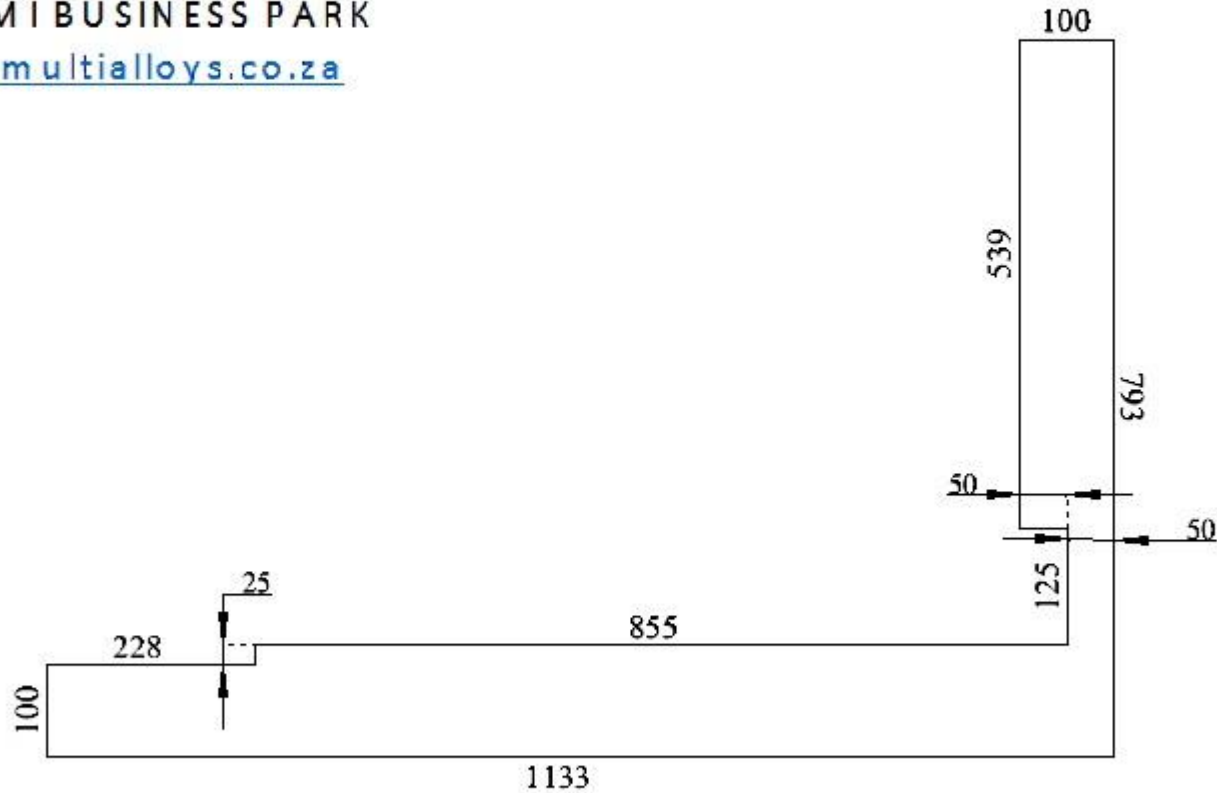

MULTI ALLOYS

TEL: 011 466 2480

2 BRANDS HATCH CLOSE
KYALAMI BUSINESS PARK

sales@multialloys.co.za

2205 8MM - 12KG
1133 X 793 HT: 493277

REF: 000011