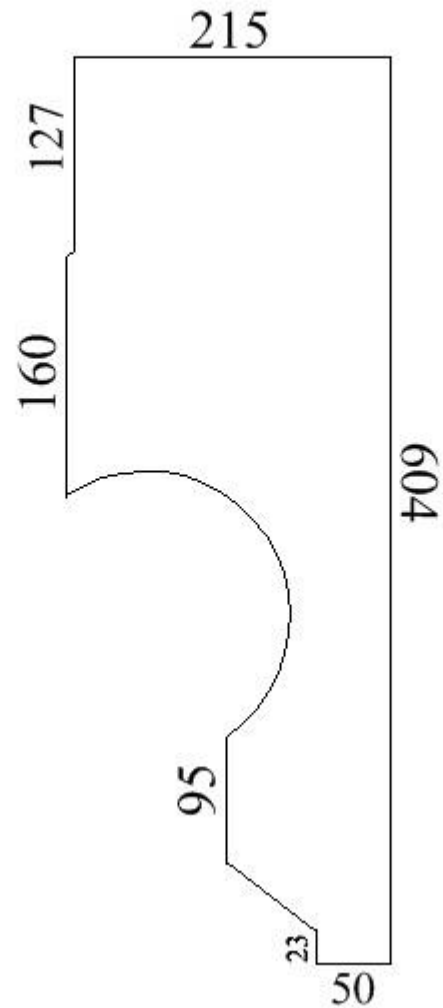

MULTI ALLOYS

TEL: 011 466 2480

2 BRANDS HATCH CLOSE
KYLAMI BUSINESS PARK

sales@multialloys.co.za

2205 9.53MM - 6KG
215 X 604 HT: 3546709

REF: 000012