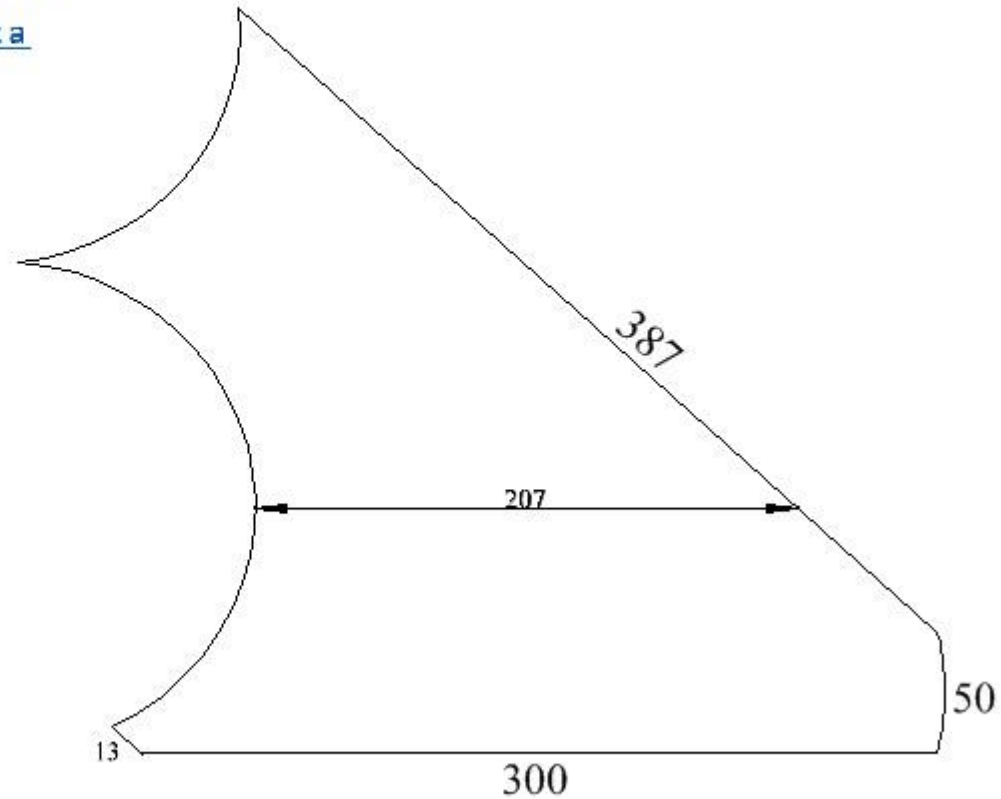

# MULTI ALLOYS

TEL: 011 466 2480

2 BRANDS HATCH CLOSE  
KYALAMI BUSINESS PARK

[sales@multialloys.co.za](mailto:sales@multialloys.co.za)

2205 10MM - 4KG  
200 X 300 HT: 81381

REF: 000013