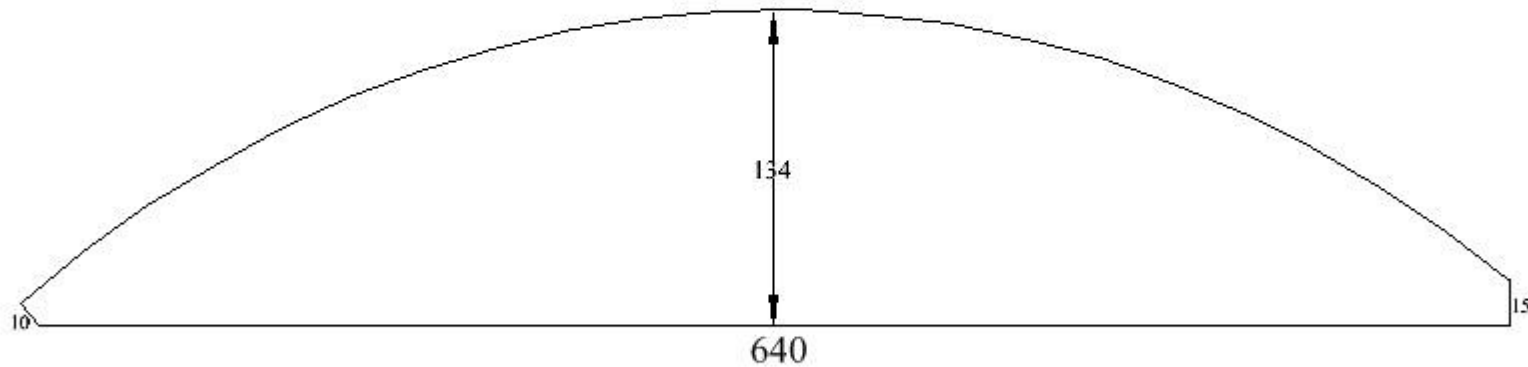

# MULTI ALLOYS

TEL: 011 466 2480

2 BRANDS HATCH CLOSE  
KYALAMI BUSINESS PARK

[sales@multialloys.co.za](mailto:sales@multialloys.co.za)

2205 10MM - 3KG  
135 X 640 HT: 110992

REF: 000014