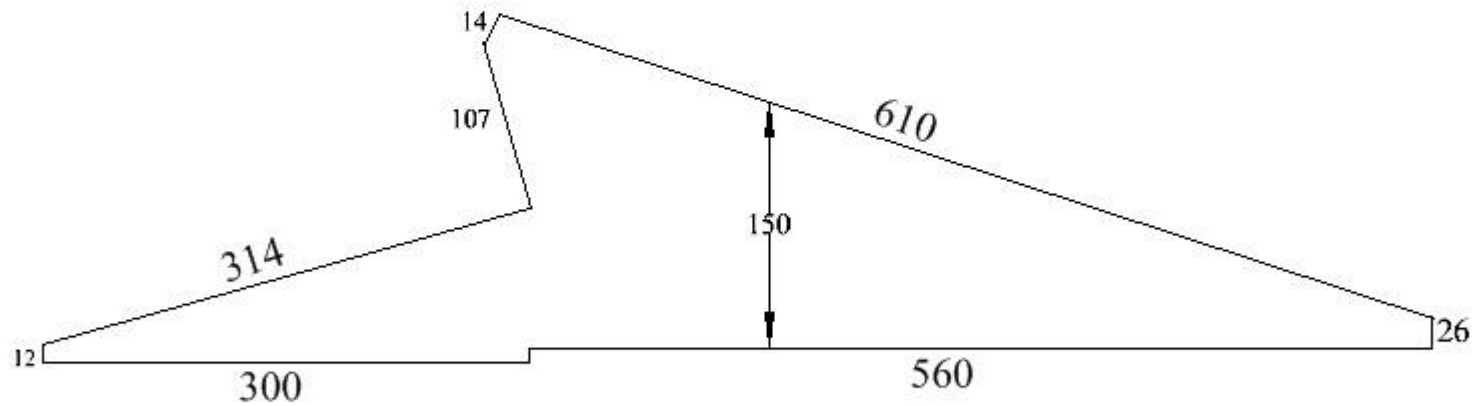

MULTI ALLOYS

TEL: 011 466 2480

2 BRANDS HATCH CLOSE
KYLAMI BUSINESS PARK

sales@multialloys.co.za

2205 10MM - 6KG

150 X 860 HT: 110992

REF: 000015