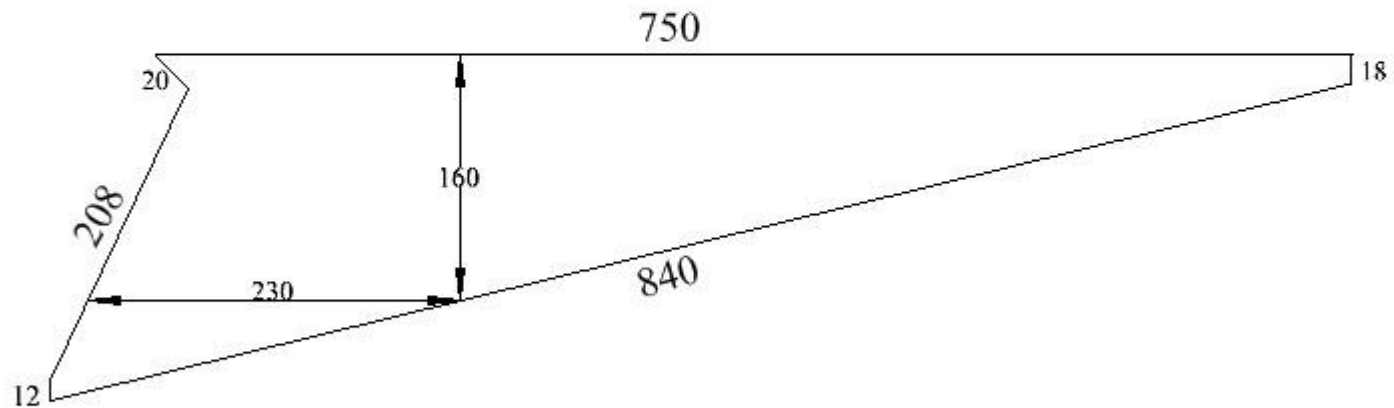

MULTI ALLOYS

TEL: 011 466 2480

2 BRANDS HATCH CLOSE
KYALAMI BUSINESS PARK

sales@multialloys.co.za

2205 10MM - 7KG

160 X 750 HT: 110992

REF: 000016