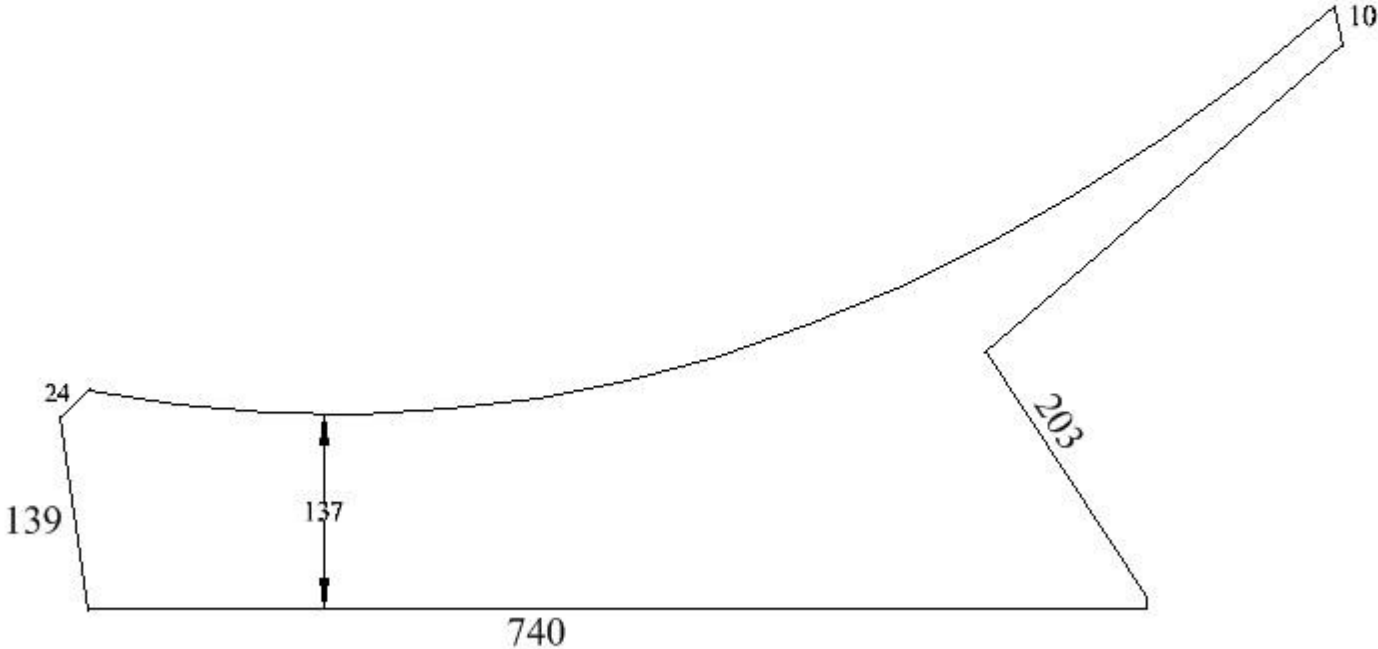

# MULTI ALLOYS

TEL: 011 466 2480  
2 BRANDS HATCH CLOSE  
KYALAMI BUSINESS PARK  
[sales@multialloys.co.za](mailto:sales@multialloys.co.za)

2205 10MM - 10KG  
140 X 740 HT: 110992

REF: 000017