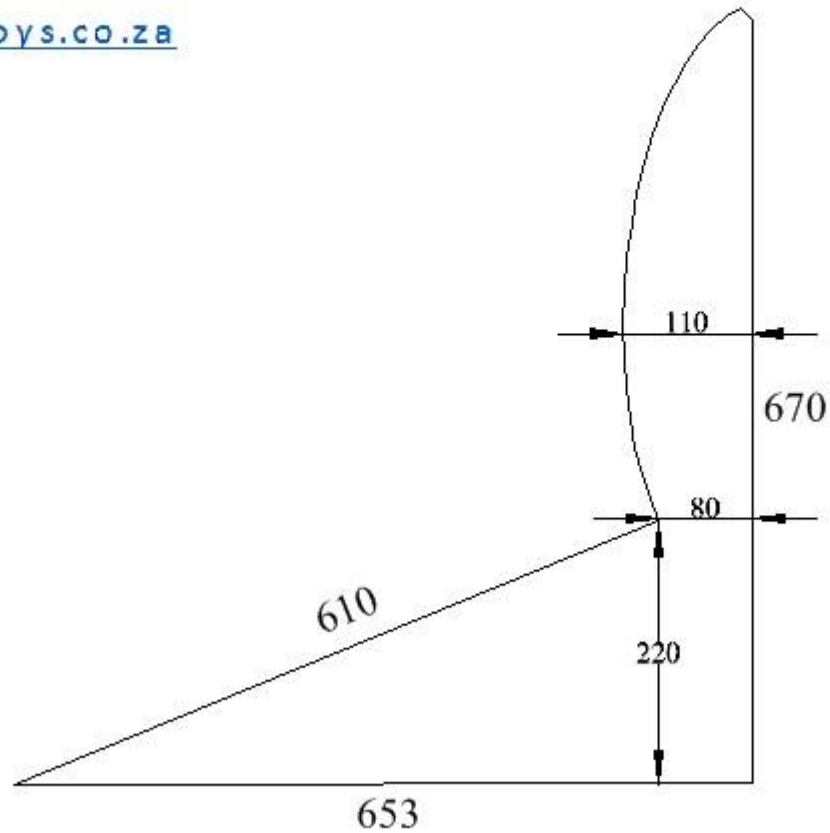

MULTI ALLOYS

TEL: 011 466 2480

2 BRANDS HATCH CLOSE
KYALAMI BUSINESS PARK

sales@multialloys.co.za

2205 10MM - 9KG
653 X 670 HT: 390722

REF: 000018