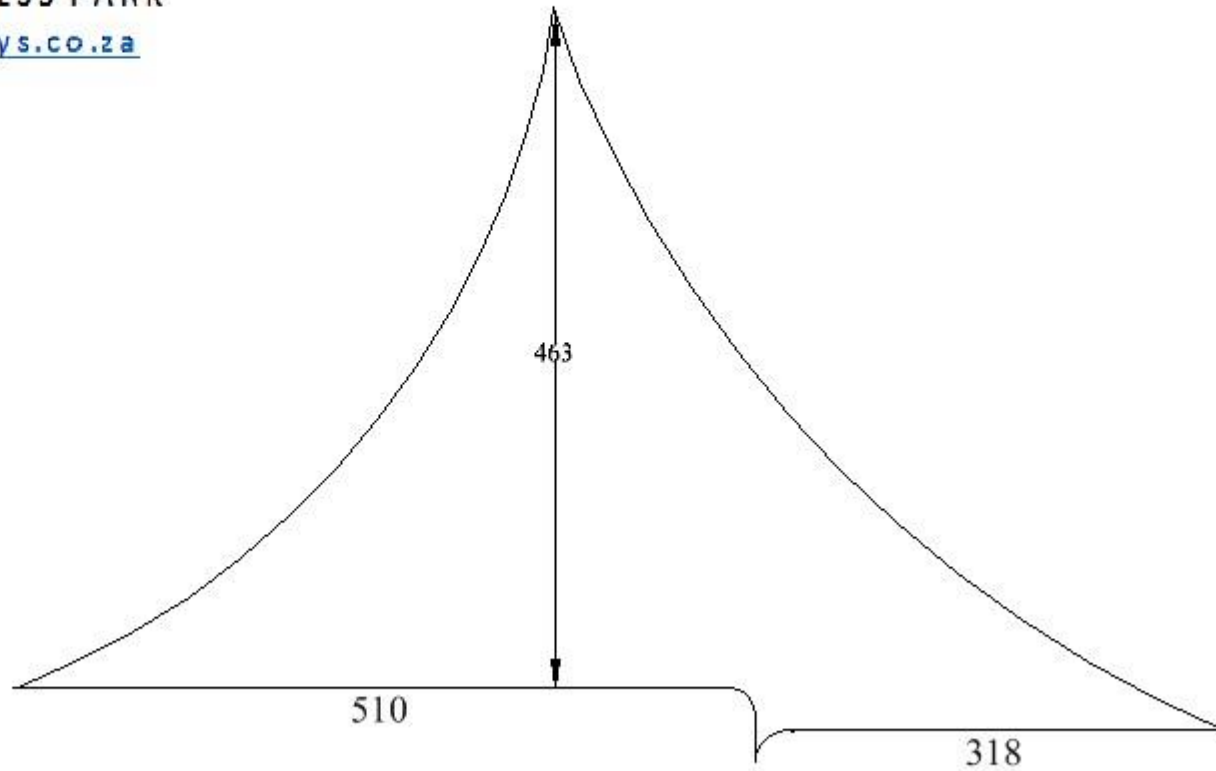

MULTI ALLOYS

TEL: 011 466 2480

2 BRANDS HATCH CLOSE
KYALAMI BUSINESS PARK

sales@multialloys.co.za

2205 10MM - 6KG
463 X 830 HT: 550495

REF: 000019