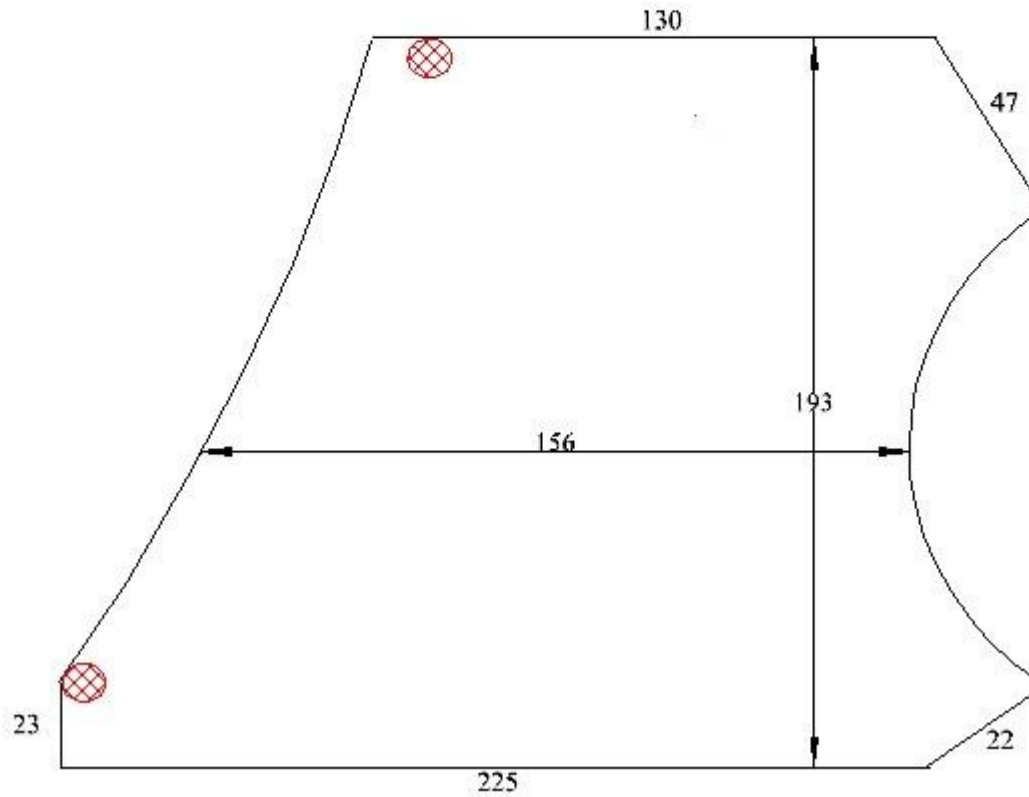

# MULTI ALLOYS

TEL: 011 466 2480

2 BRANDS HATCH CLOSE  
KYALAMI BUSINESS PARK

[sales@multialloys.co.za](mailto:sales@multialloys.co.za)

2205 10MM - 3KG  
190 X 225 HT: 422857

REF: 000020