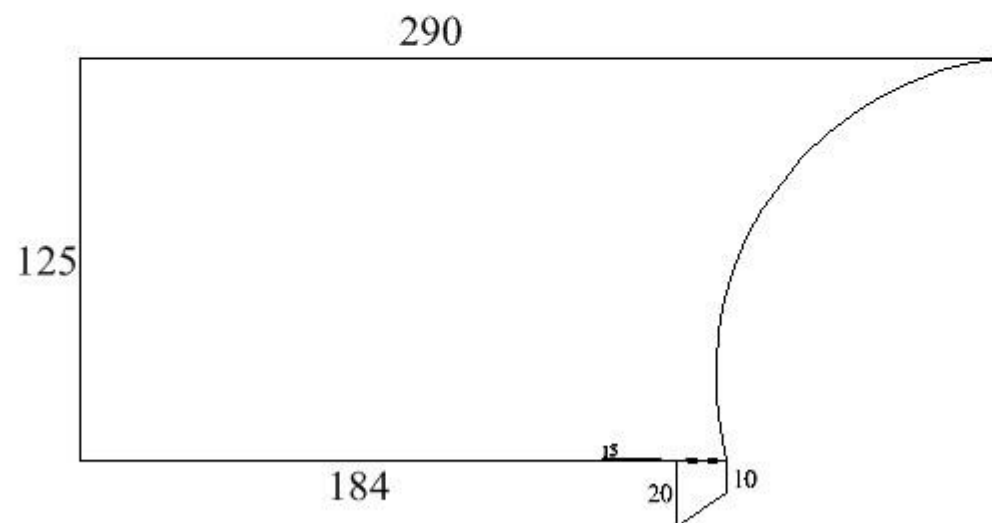

MULTI ALLOYS

TEL: 011 466 2480

2 BRANDS HATCH CLOSE

KYALAMI BUSINESS PARK

sales@multialloys.co.za

2205 12MM - 2KG

125 X 290 HT: 413120

REF: 000021