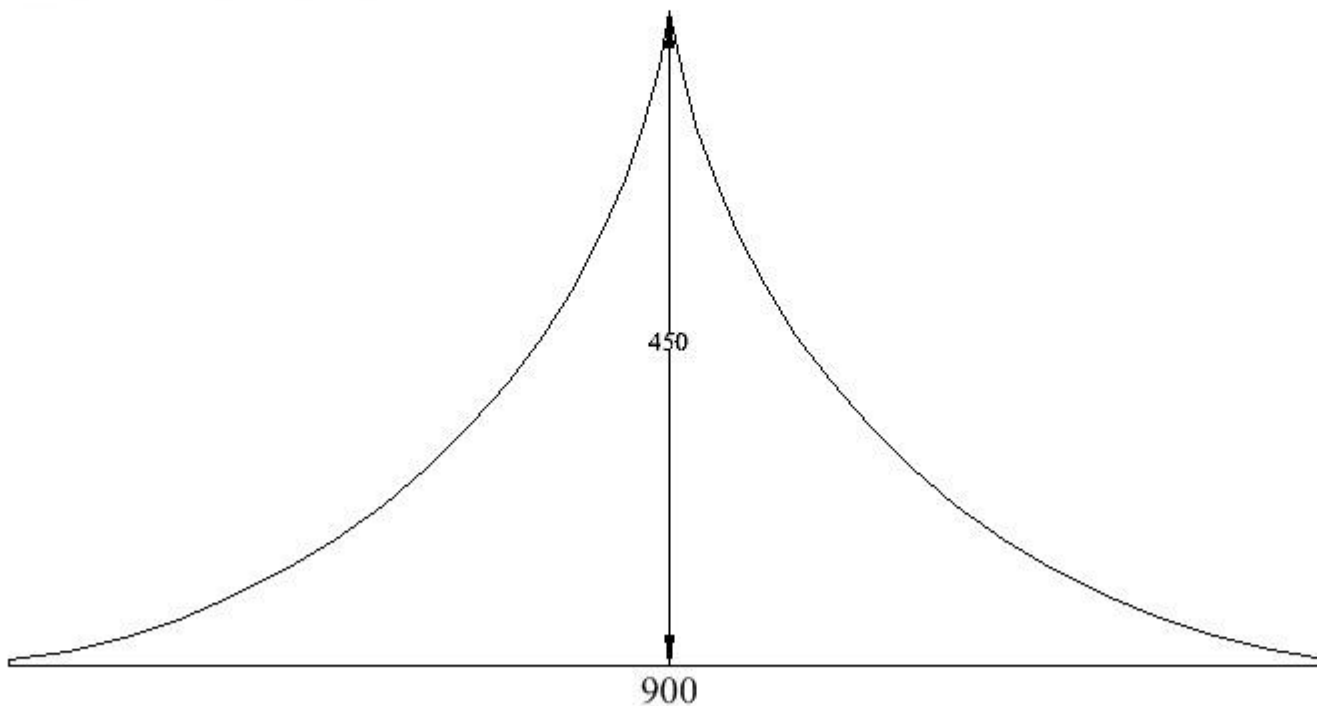

MULTI ALLOYS

TEL: 011 466 2480

2 BRANDS HATCH CLOSE
KYLAMI BUSINESS PARK

sales@multialloys.co.za

2205 12MM - 9KG
900 X 450 HT: 413120

REF: 000022