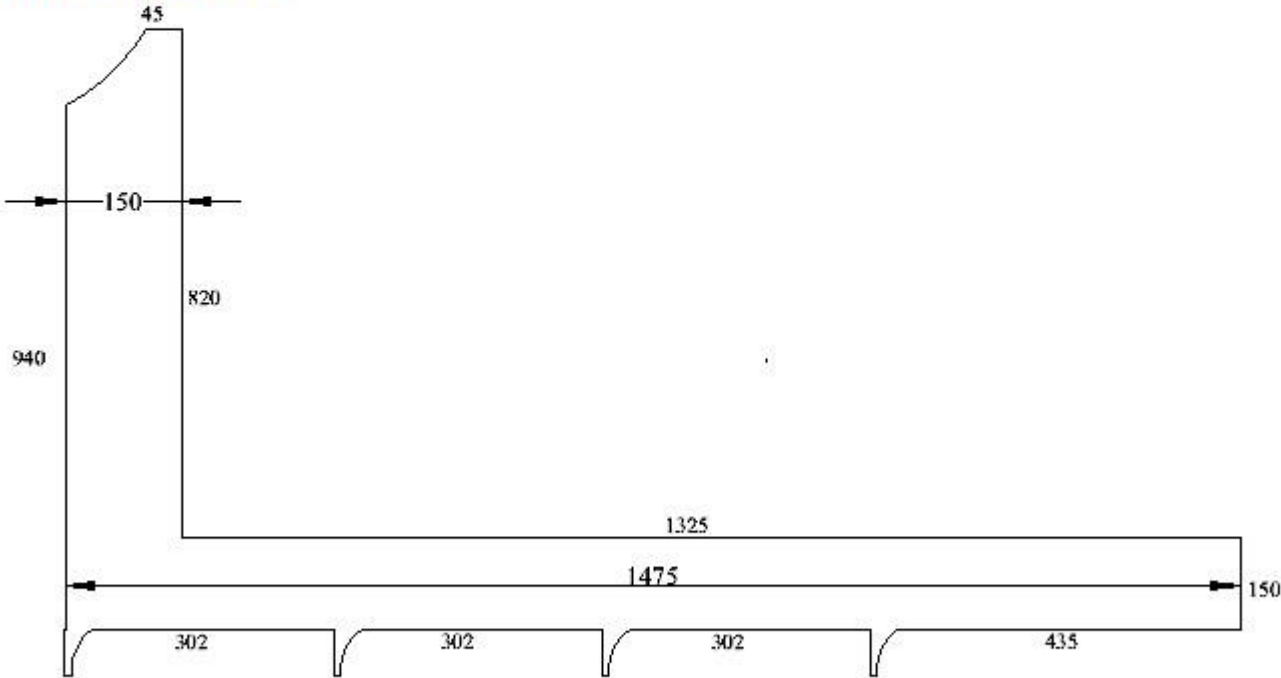

MULTI ALLOYS

TEL: 011 466 2480
2 BRANDS HATCH CLOSE
KYLAMI BUSINESS PARK
sales@multialloys.co.za

2205 8MM - 21KG
1325 X 880 HT: 492673

REF: 000024