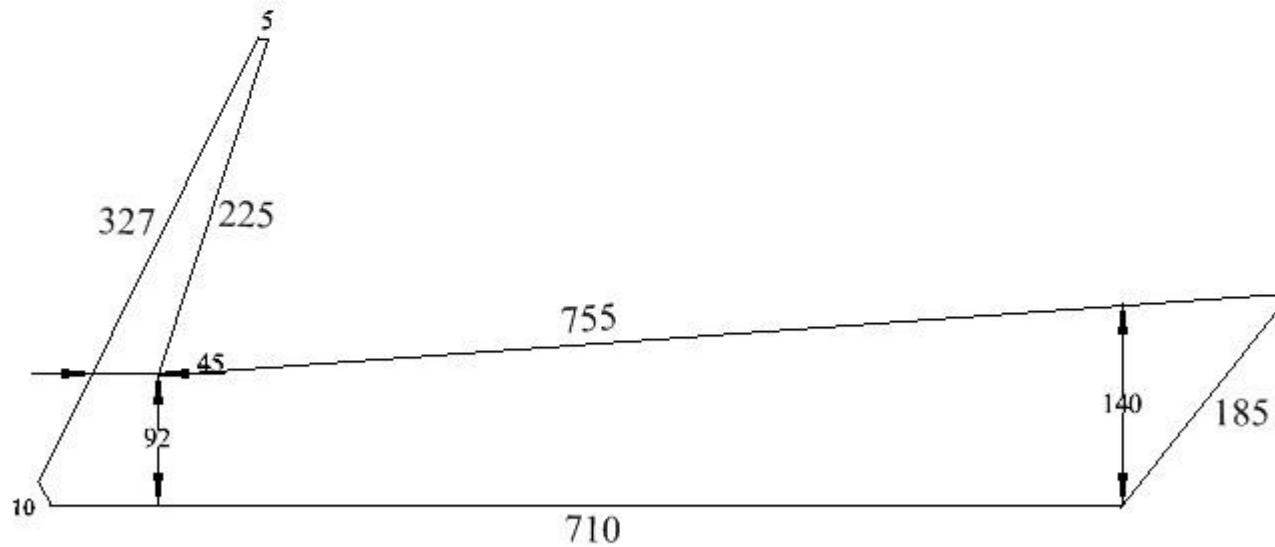

MULTI ALLOYS

TEL: 011 466 2480

2 BRANDS HATCH CLOSE
KYALAMI BUSINESS PARK

sales@multialloys.co.za

2205 10MM - 6KG
140 X 715 HT: 110992

REF: 000025