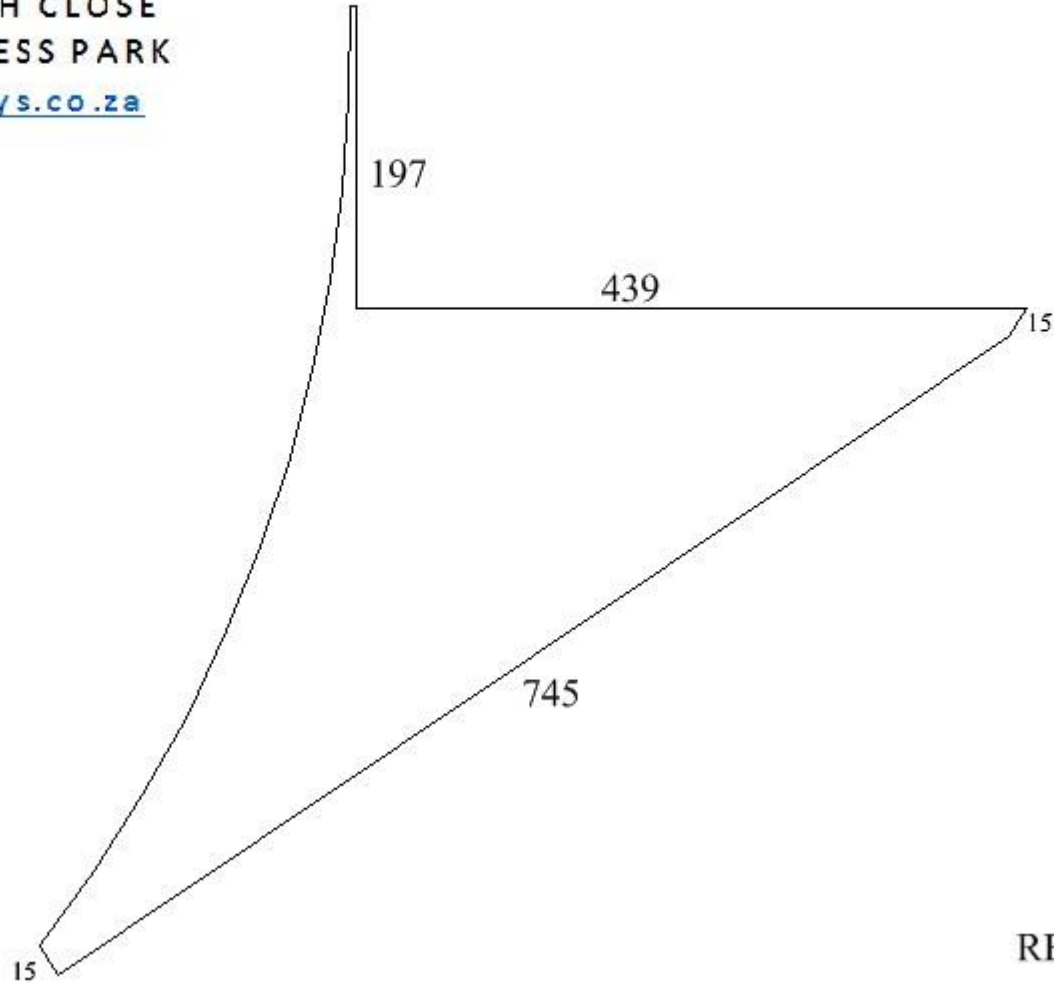

MULTI ALLOYS

TEL: 011 466 2480

2 BRANDS HATCH CLOSE
KYALAMI BUSINESS PARK

sales@multialloys.co.za

2205 10MM - 7KG

270 X 300 HT: 110992

REF: 000026