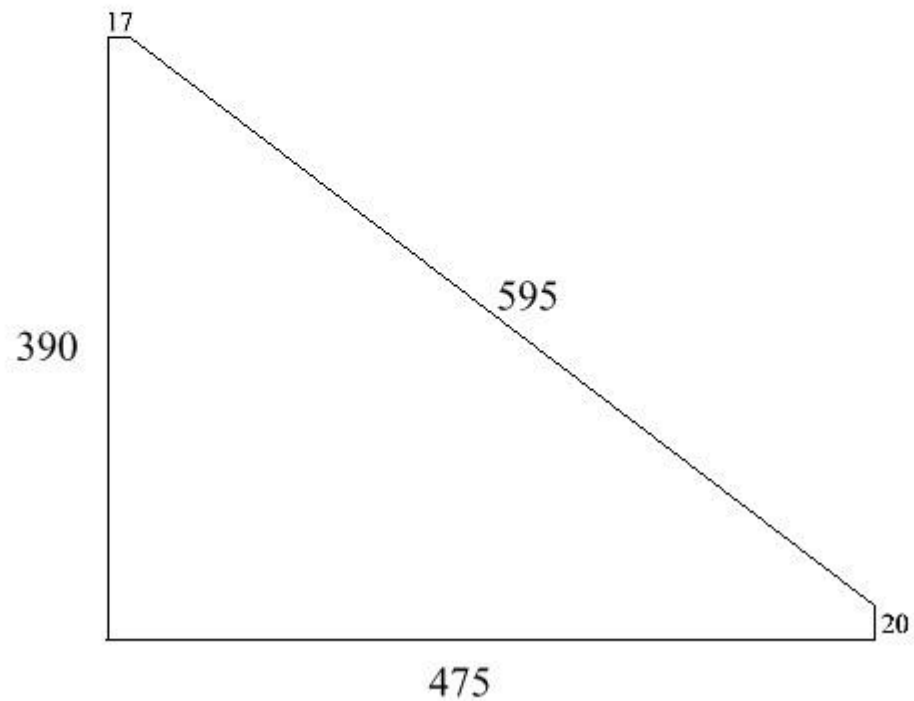

MULTI ALLOYS

TEL: 011 466 2480

2 BRANDS HATCH CLOSE

KYALAMI BUSINESS PARK

sales@multialloys.co.za

2205 10MM - 7KG

390 X 475 HT: 390722

REF: 000027