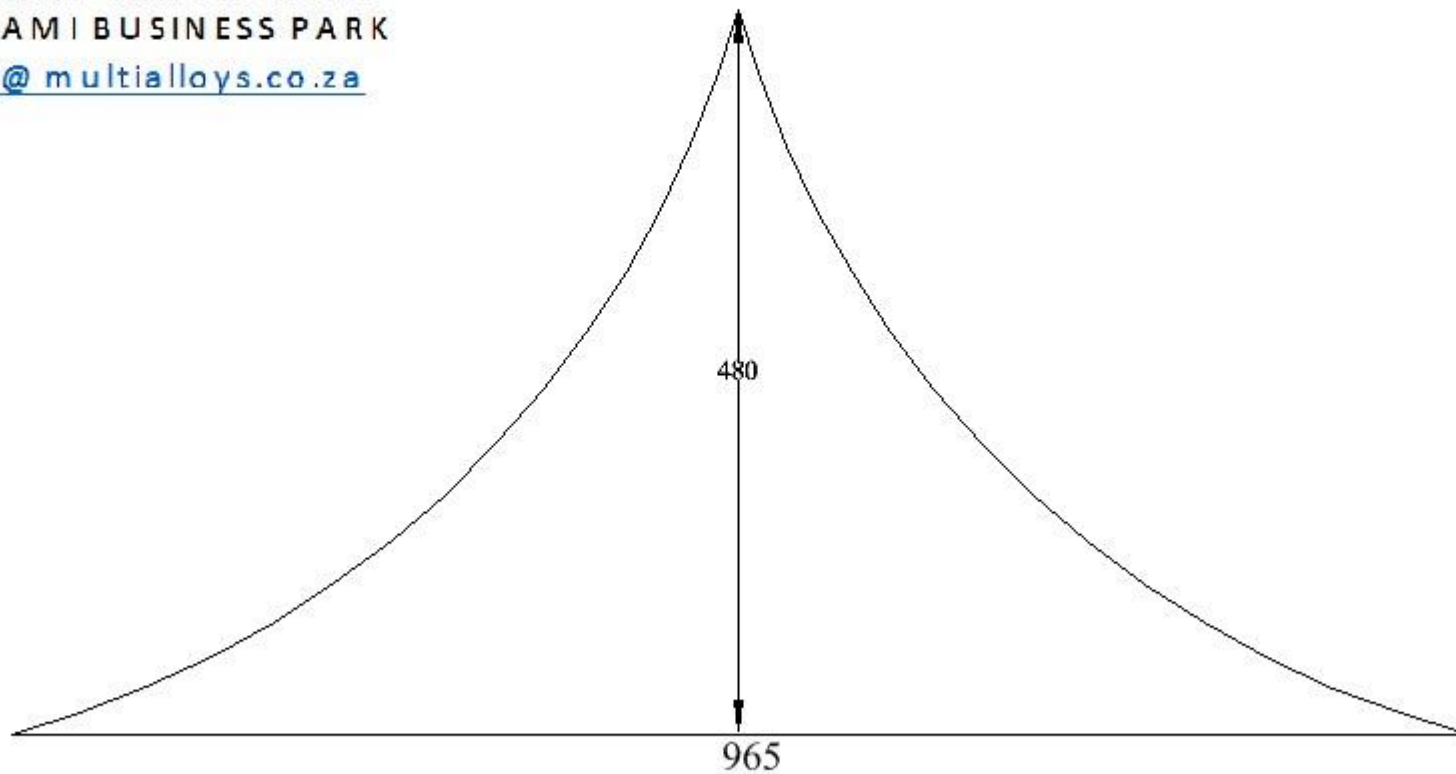

MULTI ALLOYS

TEL: 011 466 2480

2 BRANDS HATCH CLOSE
KYALAMI BUSINESS PARK

sales@multialloys.co.za

2205 10MM - 8KG
155 X 200 HT: 423553

REF: 000028