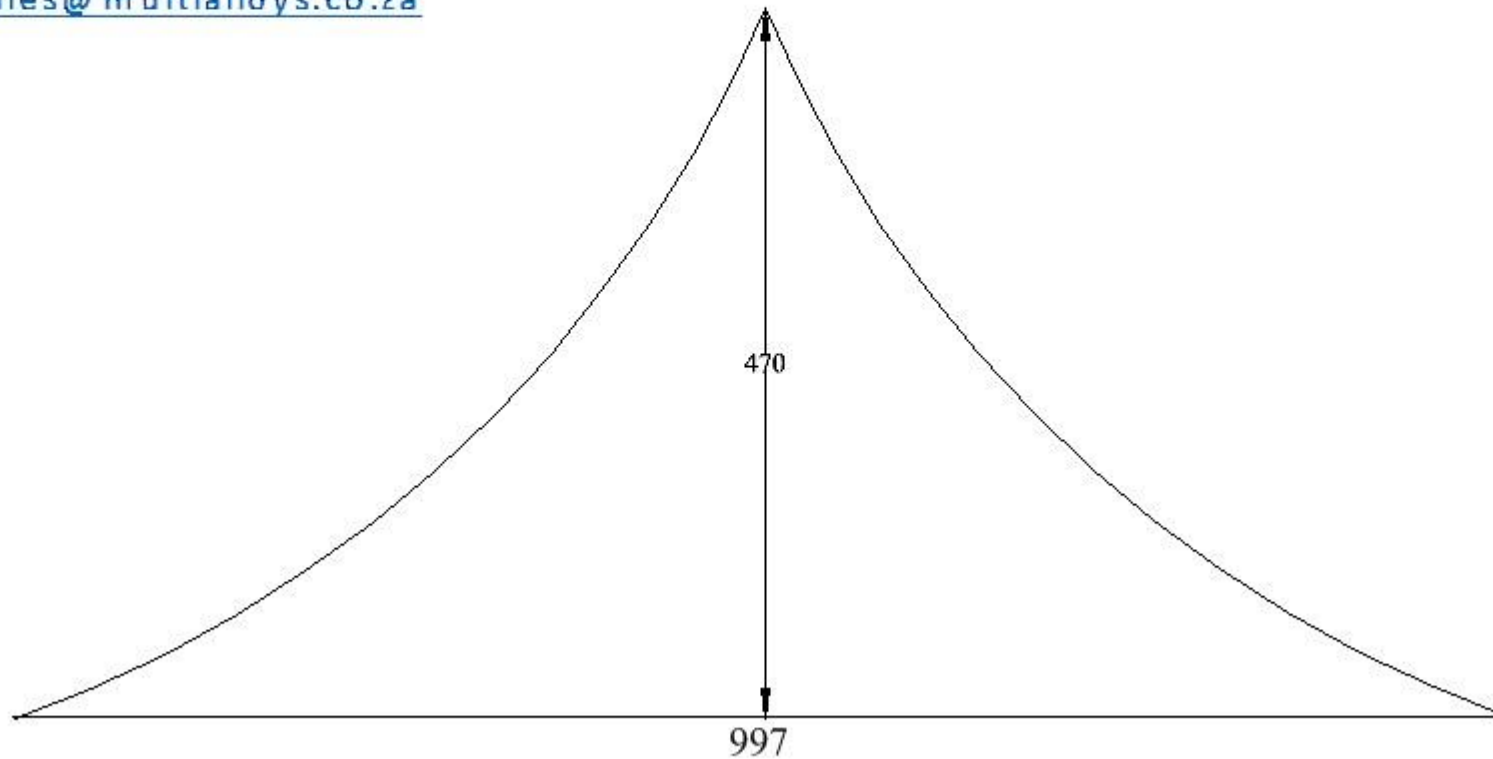

MULTI ALLOYS

TEL: 011 466 2480

2 BRANDS HATCH CLOSE
KYALAMI BUSINESS PARK

sales@multialloys.co.za

2205 10MM - 6KG
997 X 470 HT: 550495

REF: 000029